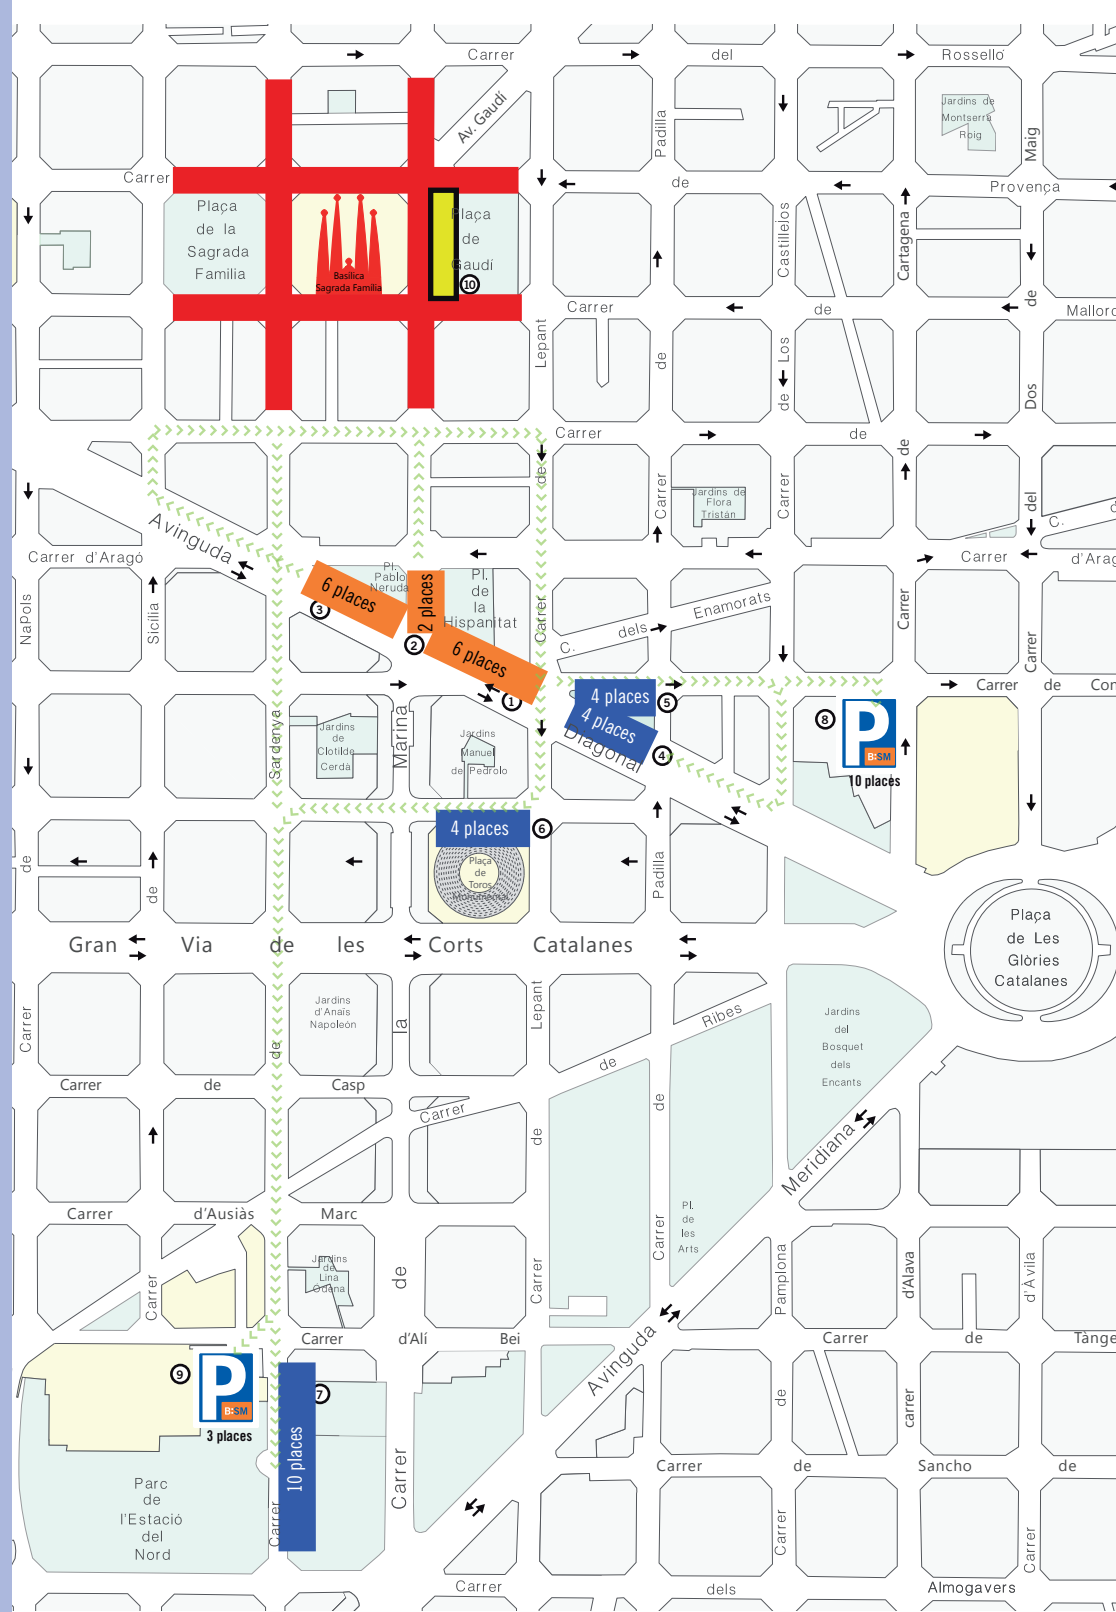

SIGNALLING FOR COACHES SAGRADA FAMÍLIA & ITS SURROUNDINGS

Within the set of measures that have been adopted to improve mobility around the Sagrada Família and to facilitate access to this area, coach stops have been re-distributed that were along the Avinguda Diagonal, specifically in Plaza de La Hispanitat and Plaza Pablo Neruda.

This brochure describes the location of these 10-minute stops, as well as nearby parking areas: Blue Zone for parking up to 2 hours and **B:SM** car parks for when you want to park for longer periods of time.

Recommended Routes

For coaches to access the Blue Zones (max. 2 hr) from the stopping areas or the **B:SM** car parks.

Prepaid Cards

• Combined card for the Blue Zone and car parks **B:SM** (70% for Blue Zone and 30% for car parks **B:SM**).

• Card only for the Blue Zone.

+ info: www.zonabus.bsmsa.cat

PARKING LOCATIONS

Go up / go down street

- ① Av. Diagonal, 312 (Pl. Neruda)
GPS - 41.4021 2.1809
- ② C. Marina, 205 (Pl. Hispanitat)
GPS - 41.4014 2.1781
- ③ Av. Diagonal, 318 (Pl. Hispanitat)
GPS - 41.4012 2.1777